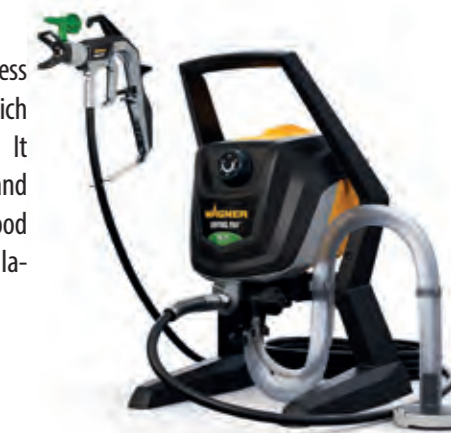

CONTROL PRO 250 R
AIRLESS PAINT SPRAYER FROM
THE LATEST GENERATION –
USER-FRIENDLY AND PRECISE

The Control Pro 250 R is a compact airless paint sprayer with a carry handle, which is designed for experienced DIY'ers. It allows you to work with all solvent and water based paints, varnishes and wood preservatives as well as emulsion and latex paints.